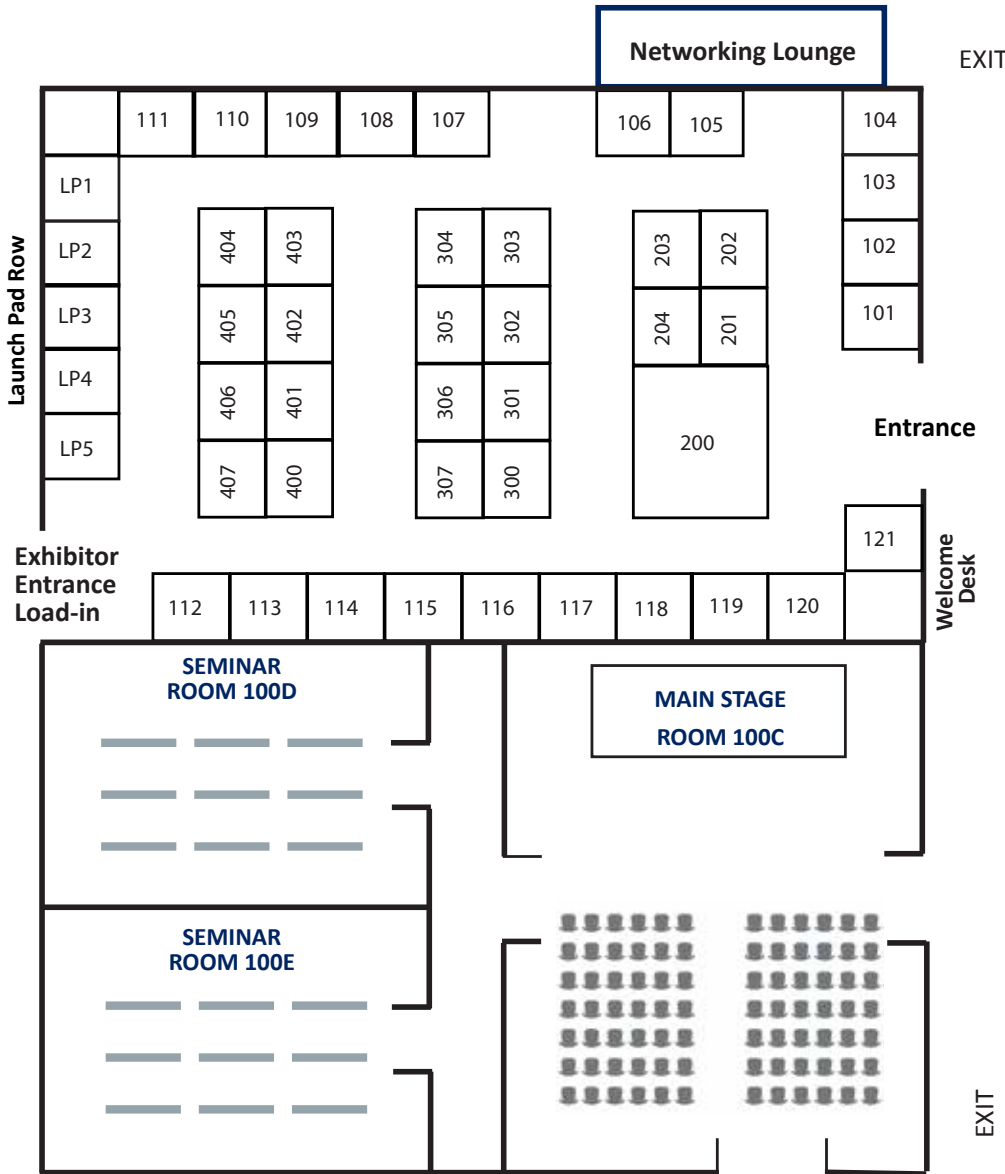

BOOTH PRICING

Standard 10x10 Booth	\$795
Standard 10x20 Booth	\$1500
Standard 20x20 Booth	\$2500
Launch Pad Row	\$350*

*Limited to startups.
Call for details.

EXHIBITOR AMENITIES

PowerScan Lead Retrieval Software	\$100
Power	\$60
VIP Reception (Exhibitor Ticket)	\$50
8' Table W/Cloth	\$50
8' Table Without Cloth	\$30
Lunch	\$30
Chair(s)	\$5

CONTACT

(208) 376-0464
INFO@IBLEVENTSINC.COM

IMTECHSHOW.COM
APRIL 21, 2022 | Boise Centre

EXHIBIT HALL FLOOR MAP

EXIT

Concessions

**IMTECH
BUFFET LUNCH
12:30PM-2PM
TICKETS REQUIRED**

**THANK YOU
2022 SPONSORS**