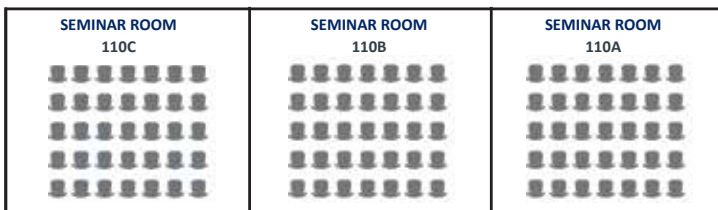

BOOTH PRICING

Standard 10x10 Booth	\$795
Standard 10x20 Booth	\$1500
Standard 20x20 Booth	\$2500
Launch Pad Row	\$350*

*Limited to startups.
Call for details.

EXHIBITOR AMENITIES

PowerScan Lead Retrieval Software	\$100
Power	\$60
VIP Reception (Exhibitor Ticket)	\$50
8' Table W/Cloth	\$50
8' Table Without Cloth	\$30
Lunch	\$30
Chair(s)	\$5

CONTACT

(208) 376-0464
INFO@IBLEVENTSINC.COM

IMTECHSHOW.COM
APRIL 21, 2022 | Boise Centre

EXHIBIT HALL FLOOR MAP

EXIT

Concessions

**IMTECH
BUFFET LUNCH
12:30PM-2PM
TICKETS REQUIRED**

**THANK YOU
2022 SPONSORS**

EXIT

*Floor map not drawn to scale & subject to change

SPONSORSHIP OPPORTUNITIES

Sponsor Pricing	GOLD \$8,000	SILVER \$4,000	BRONZE \$2,500
EXHIBIT HALL			
Booth Size	Up To 20x20	10x20	10x10
Lead Retrieval Software ^[1]	✓	✓	✓
Booth Power Included	✓	✓	
Booth 8' Table Included	✓	✓	
Booth Chairs Included	✓	✓	
BRAND EXPOSURE			
Featured as sponsor of VIP Reception and Networking Event	✓	✓	
Featured as sponsor of exhibit hall continental breakfast	✓		
Featured in radio advertisement	✓		
Listed as sponsor on conference press release	✓		
Company flyer included in conference welcome bags	✓		
Logo listed in pre-conference attendee email campaign	✓	✓	
Advertisement in printed conference program	Full Page	1/2 Page	1/4 Page
Listed as sponsor in show program	✓	✓	✓
Company logo listed on IMTECHSHOW web site	✓	✓	✓
Company SWAG included in VIP Attendee bags	✓	✓	✓
SEMINARS			
One 1-hour seminar ^[2]	✓	✓	✓
Company name listed on seminar digital display	✓	✓	✓
Company logo featured on seminar room board	✓	✓	
TICKETS			
VIP Sponsor Reception & Networking Event ^[3]	10 Tickets (\$1000 Value)	6 Tickets (\$600 Value)	2 Tickets (\$200 Value)
TechPass ^[3]	25 Passes (\$625 Value)	10 Passes (\$250 Value)	5 Passes (\$125 Value)
Lunch Tickets ^[3]	10 Tickets (\$300 Value)	6 Tickets (\$180 Value)	2 Tickets (\$60 Value)